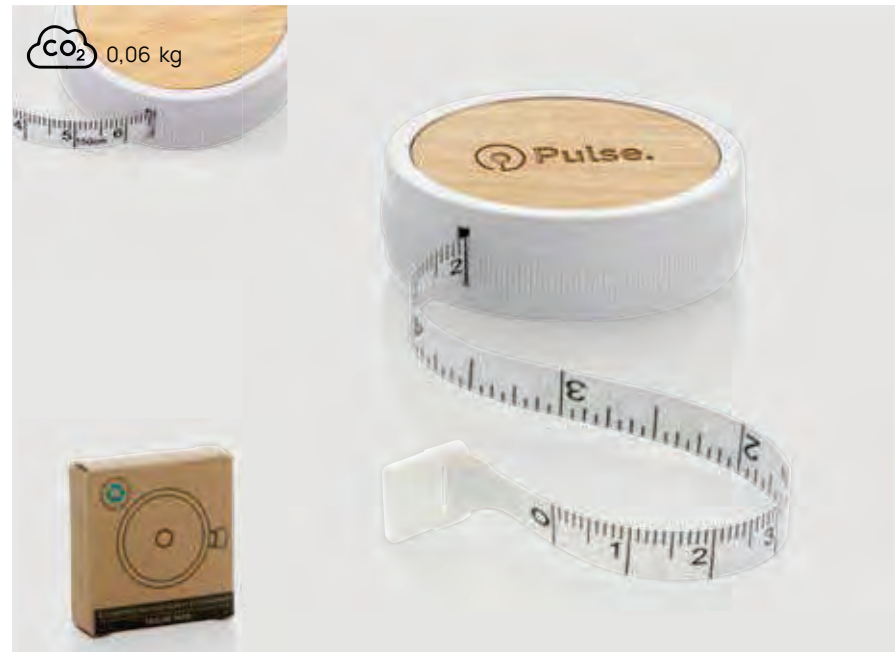

P110.033

new

Schneidermaßband aus RCS recyceltem Kunststoff und Bambus

ABS - recycelt • Länge 1,5M • Breite 7mm • Doppelseitige Markierungen • Maßbandfarbe weiß • Maßeinheit in cm/ Zoll • Langsamer Bandeinzug **Maße** 1,6 x ø 5,2 cm **Maximale Größe Logo** 35 x 35mm **Veredelungstechnik** CO₂ Gravur

This product contains 45% RCS certified recycled ABS, CERTIFIED BY CONTROL UNION CU1162221

Ab	250	500	1000	2500	5000
Mit Logo	2,59	2,40	2,31	2,19	2,09
Ohne Logo	1,54	1,50	1,46	1,43	1,40